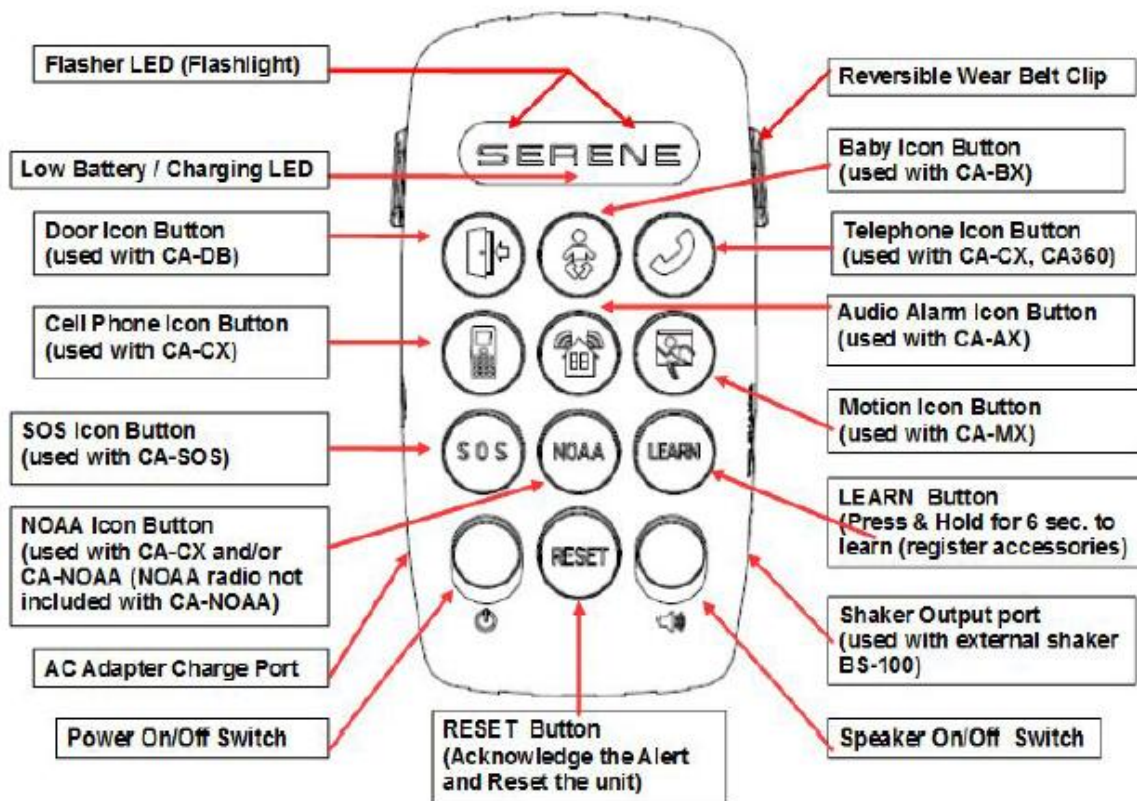

**CentralAlert™ REAL-TIME
PERSONAL SIGNALER,
TO WORK WITH CA-360
Model CA-PX, #CA2007**

The CA-PX

**Alerts the user of various activations through
“Distinguishable Vibration Patterns” , a “Bright Flasher” & “Loud Audio Tones”.
PLUS “Push to Identify” buttons with Braille indicators.**

- ❖ Wearable receiver pairs easily to the CA-360 or CA-380, allowing immediate alert notification anywhere in the home.
- ❖ Easy to wear, Lightweight, Compact, Belt Clip included
- ❖ Light-weight receiver with adjustable belt clip attachment is comfortable and easy to wear.
- ❖ Long, 150 foot range. No need to miss any action, anywhere in the home
- ❖ 3-6 day battery operation on a full charge
- ❖ Receiver alerts through strong, easily identifiable vibrations, select-able audio tones and a bright flasher.
- ❖ Built-in, unique vibration/pattern training function helps users to quickly recognize/learn different vibrations.
- ❖ Extensive selection of affordable transmitters, receivers and accessories (each sold separately) to customize the system to meet individual requirements.
- ❖ Rechargeable batteries and AC adapter included.
- ❖ One year warranty