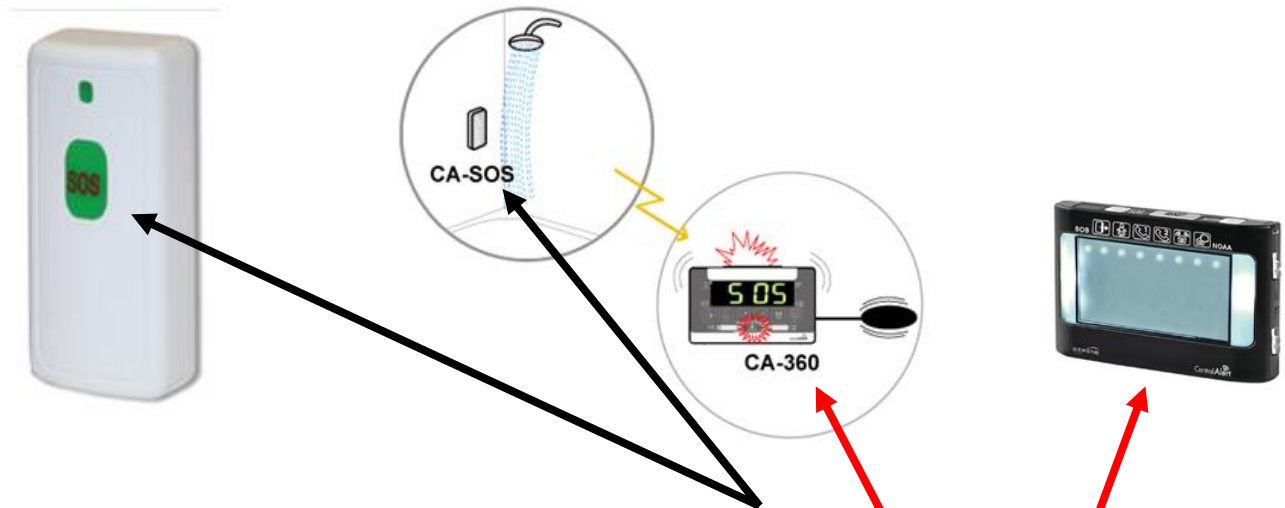

## SOS EMERGENCY HELP BUTTON

### CA-SOS, # CA2008

Simply press the button  
to send a wireless signal to activate Model CA-360 or CA-RX.

This alerts other family members in the home.

It is "compact" & "waterproof"  
so you can keep it with you in every part of your home.

## Product Features

- **Weight 1.6 oz. Size 3.25" x 1.5" x 1"**
- **Advanced Technology: 2.4 Ghz Smart-Code**
- **Operating range: Up to 200ft, open space- actual distance varies according to house construction.**
- **Lightweight and wearable with any lanyard**
- **Waterproof design for installation in the shower**
- **FOUR Model CA-SOS is supported**
- **Battery type: One 2032 Type Coin Battery**
- **Battery life: up to 10 months**
- **Operating temperature: + 10 to +30°C**